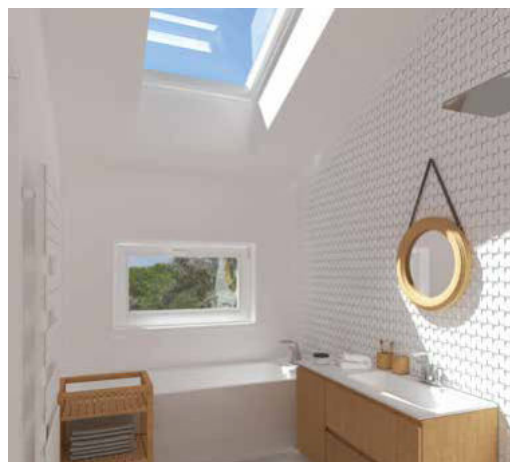

V kombinácii so strešným oknom presvetlíte celú miestnosť.

A man in a light-colored shirt is sitting at a dark desk, looking out a large window. The desk is cluttered with papers, a pen holder, and a lamp. The room has a high ceiling with two large skylights. In the background, there is a window seat with several pillows.